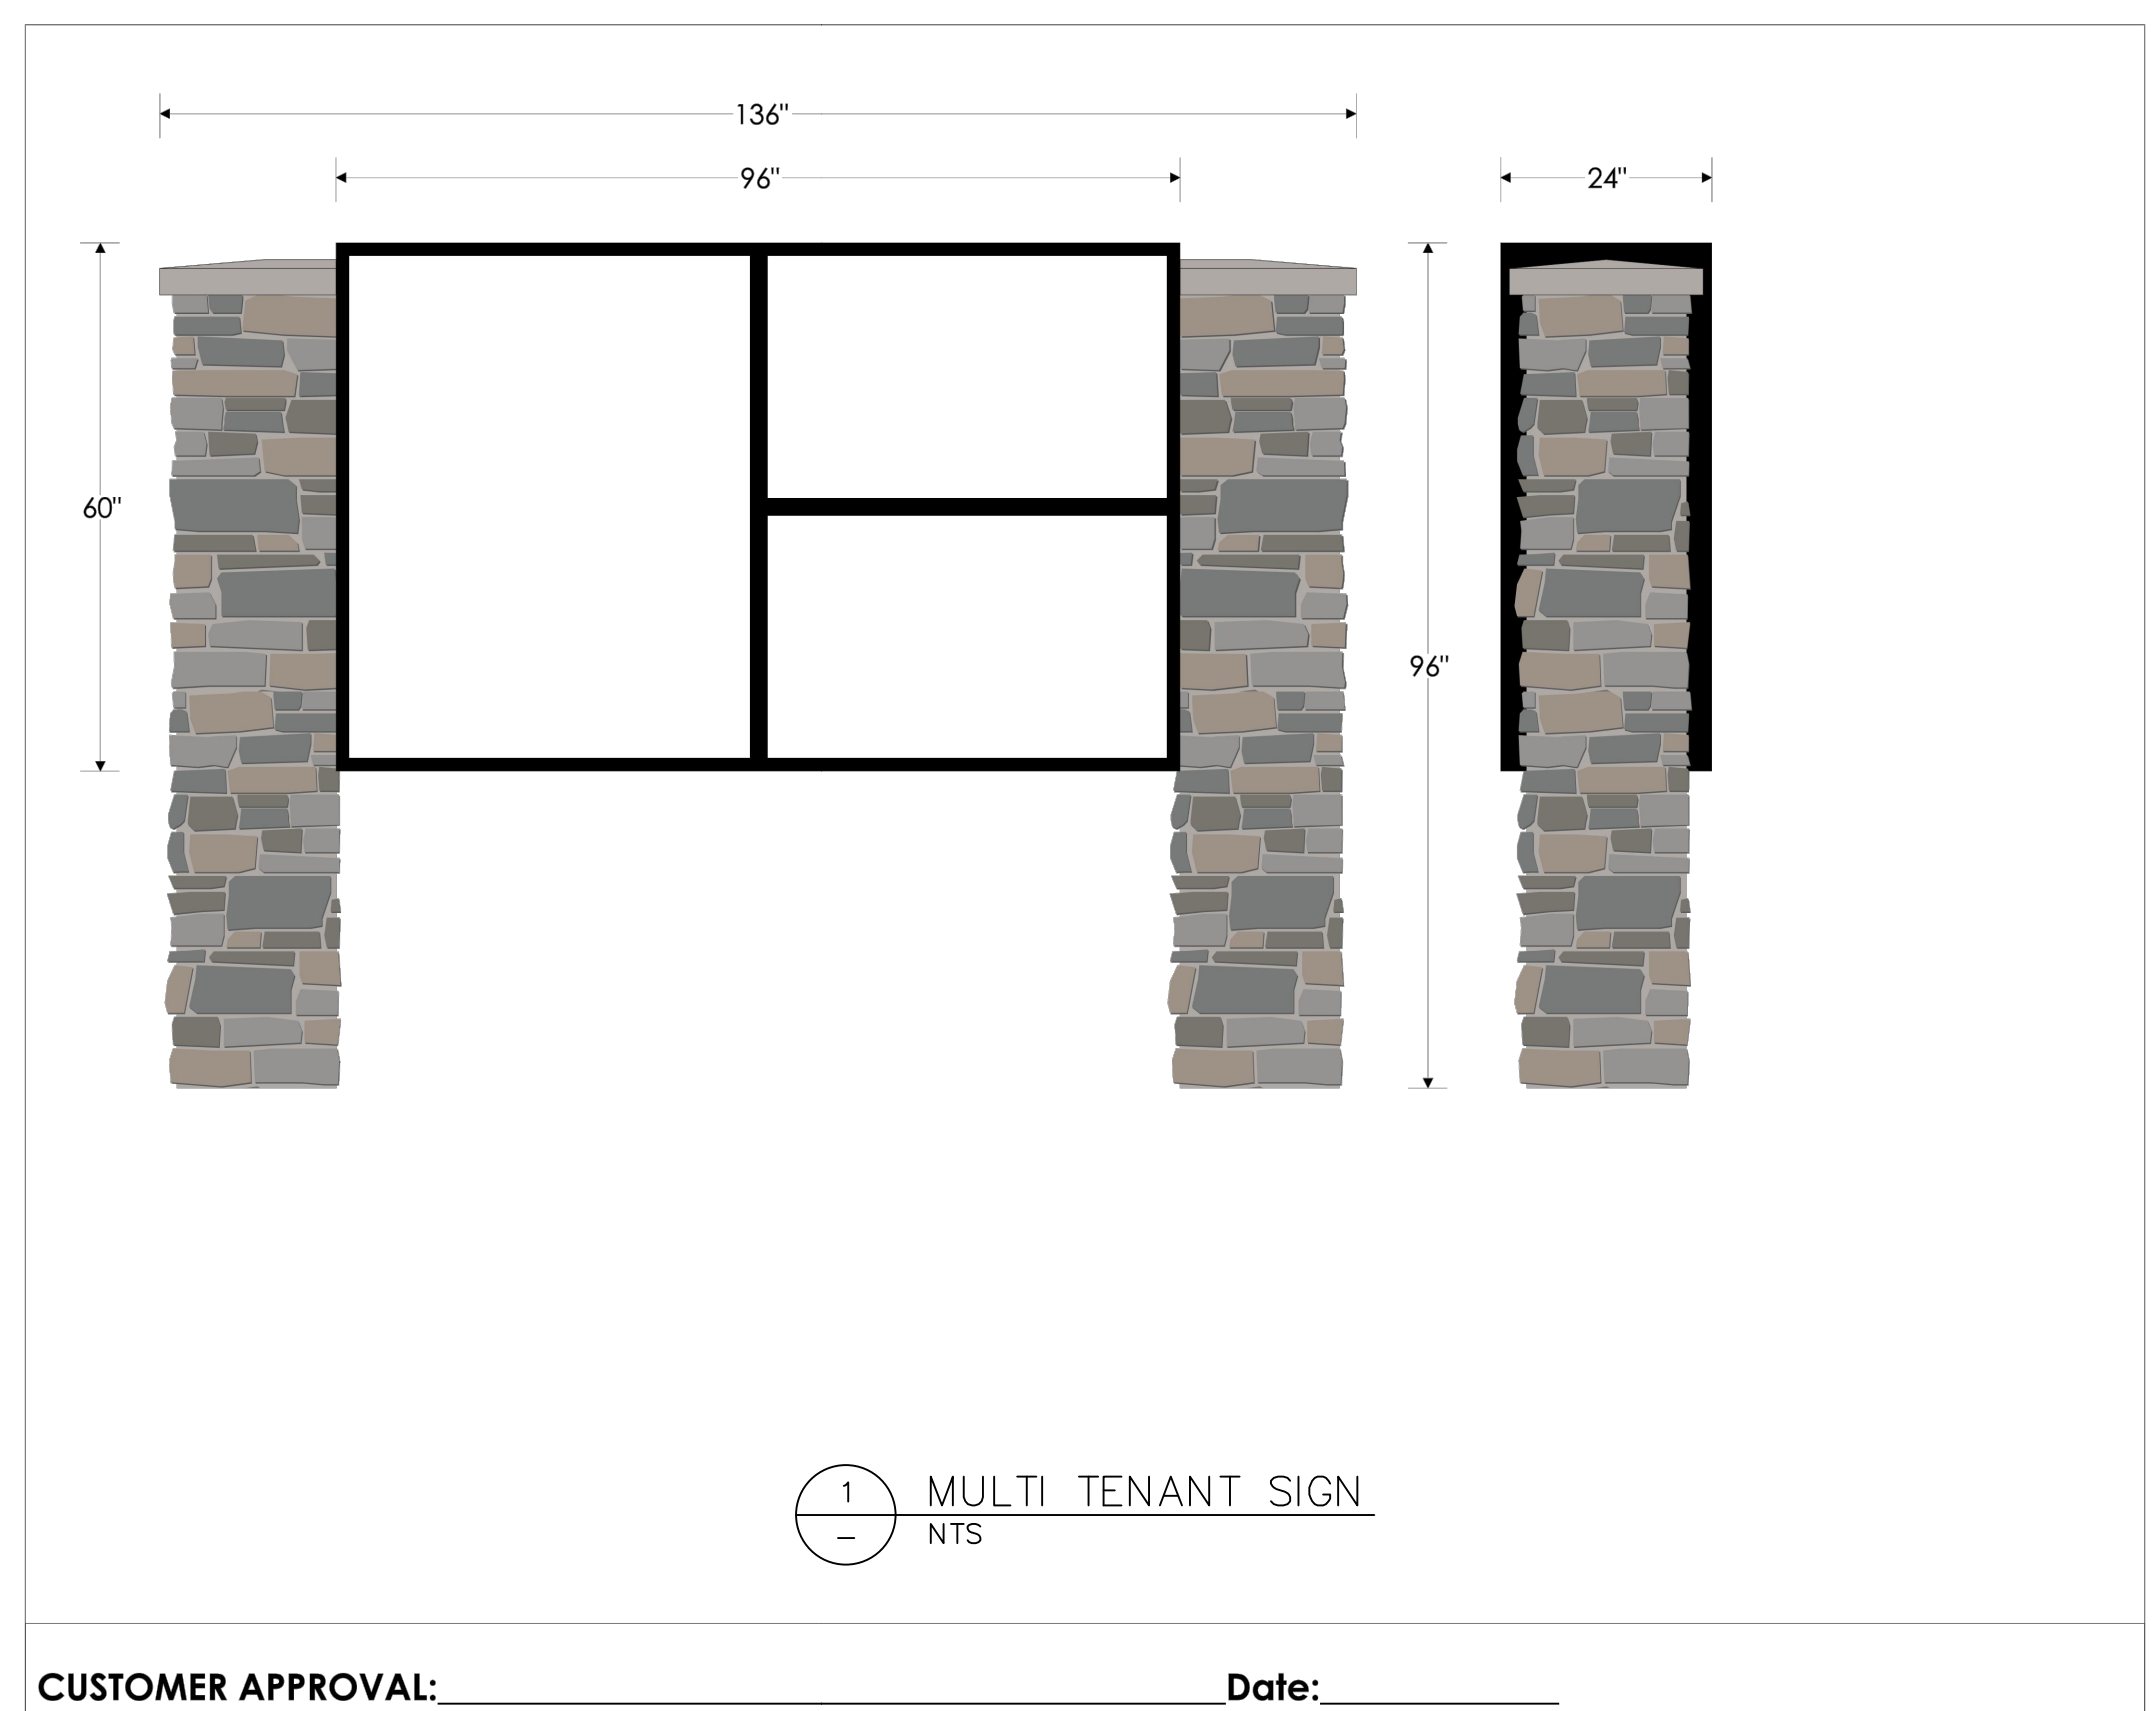

OWNER:
 PLAINFIELD HOTEL
 GROUP, LLC

ROGERS CREEK
 SUBDIVISION

MY PLACE HOTEL

HWY 267 &
 HADLEY RD.

LEGAL DESC.:
 TWP: 14N
 RNG: 1E
 SEC: 1

Rev.	Date	Comment

DRAWN BY: #
 DESIGN BY: #
 ORIG. ISSUE DATE: #